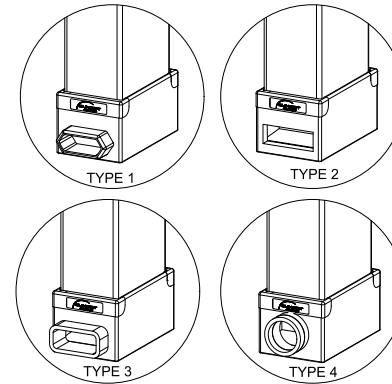

SELVI MAIN PARTS

COMPONENT LIST

1 RAIL

GOLD

DIAMOND

2 GUTTER

GOLD & DIAMOND

3 PILLAR

4 FABRIC

5 ALUMINIUM COVER SUPPORT

6 MOTOR

7 ALUMINIUM COVER

8 LIGHTING