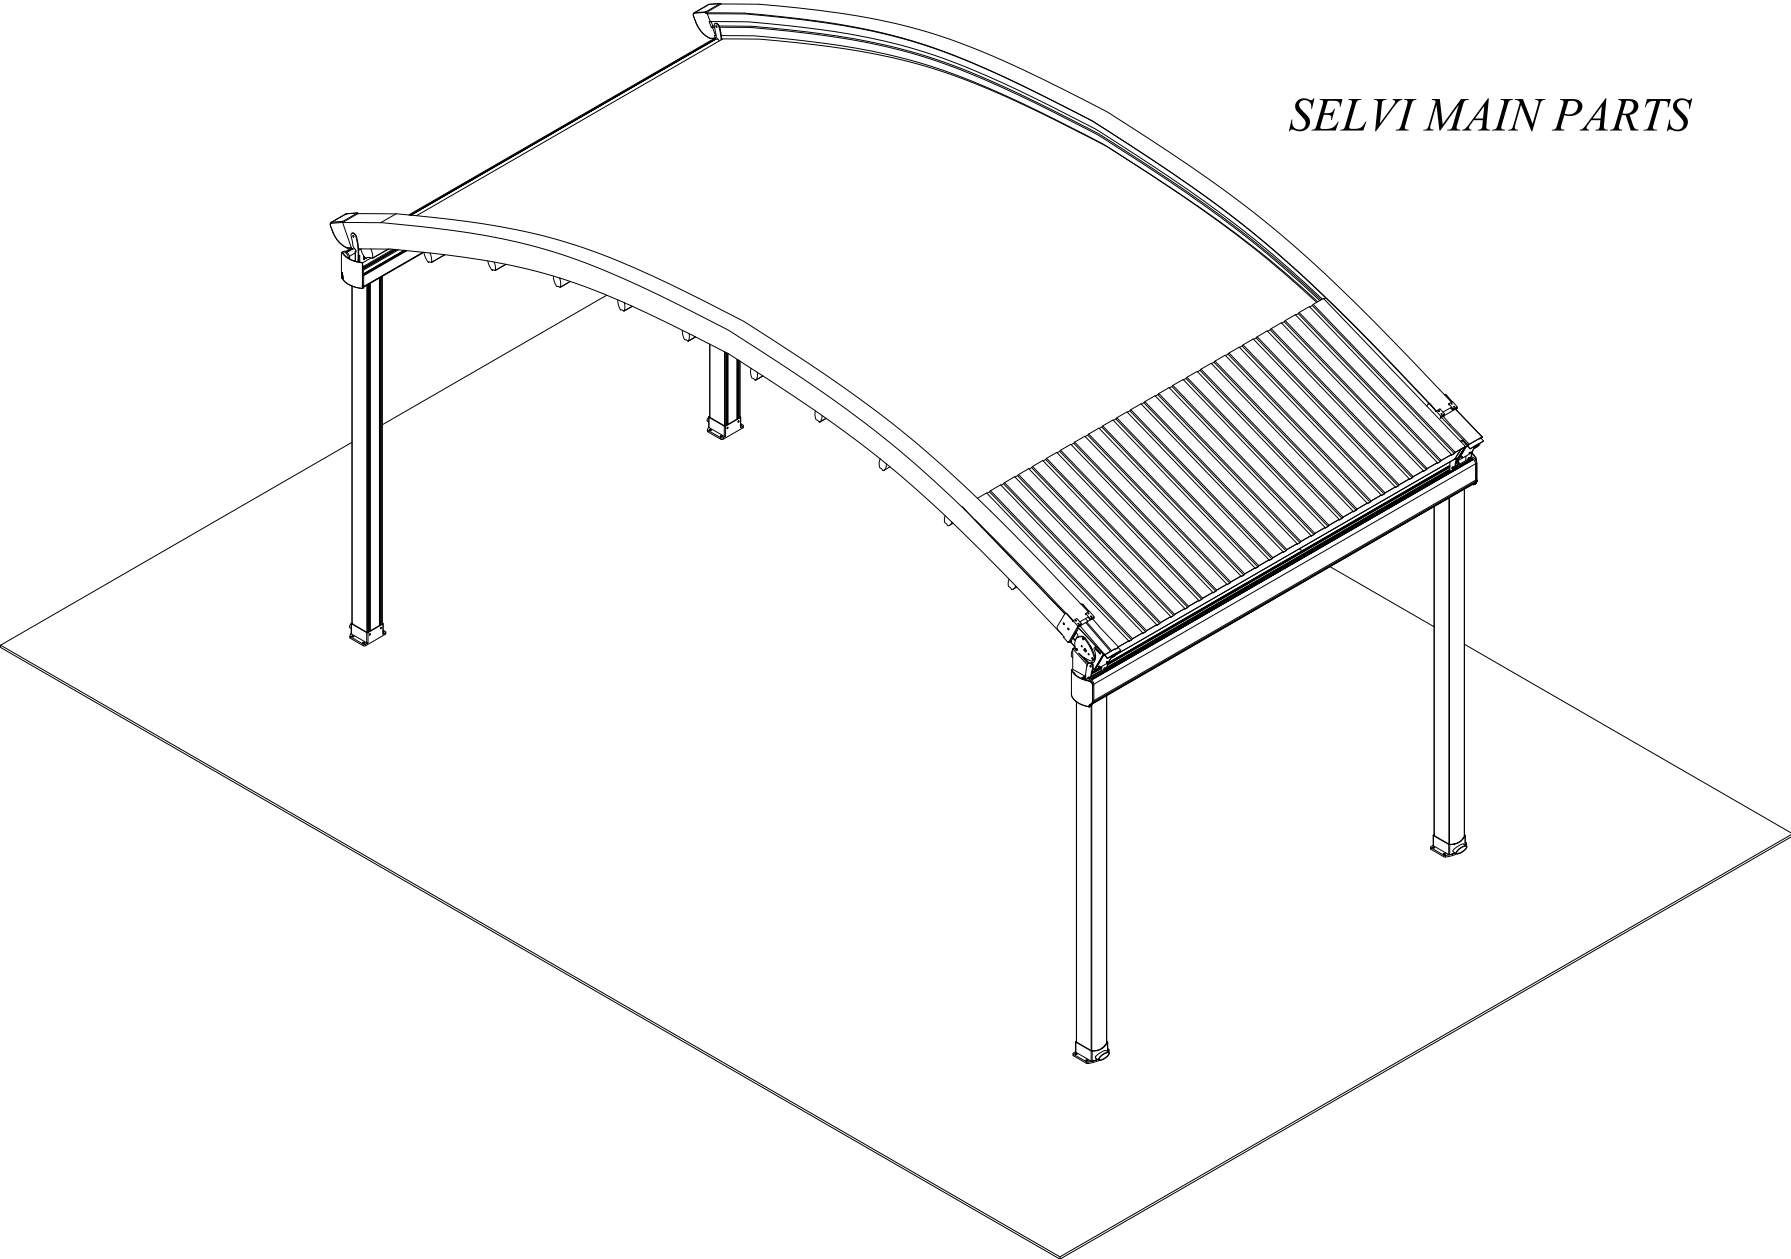

SELVI MAIN PARTS

COMPONENT LIST

1 RAIL

GOLD

DIAMOND

2 GUTTER

GOLD & DIAMOND

3 PILLAR

4 FABRIC

5 ALUMINIUM COVER SUPPORT

6 MOTOR

7 ALUMINIUM COVER

8 LIGHTING