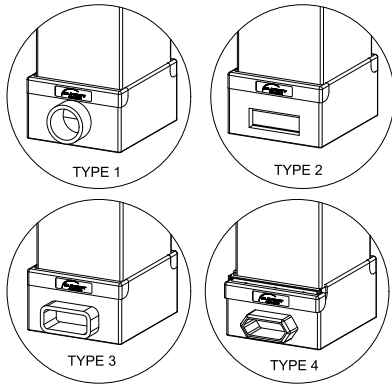

SELVI MAIN PARTS

COMPONENT LIST

1 RAIL

GOLD

DIAMOND

2 GUTTER

GOLD & DIAMOND

3 PILLAR

4 FABRIC

5 ALUMINIUM COVER SUPPORT

6 MOTOR

7 ALUMINIUM COVER

8 LIGHTING