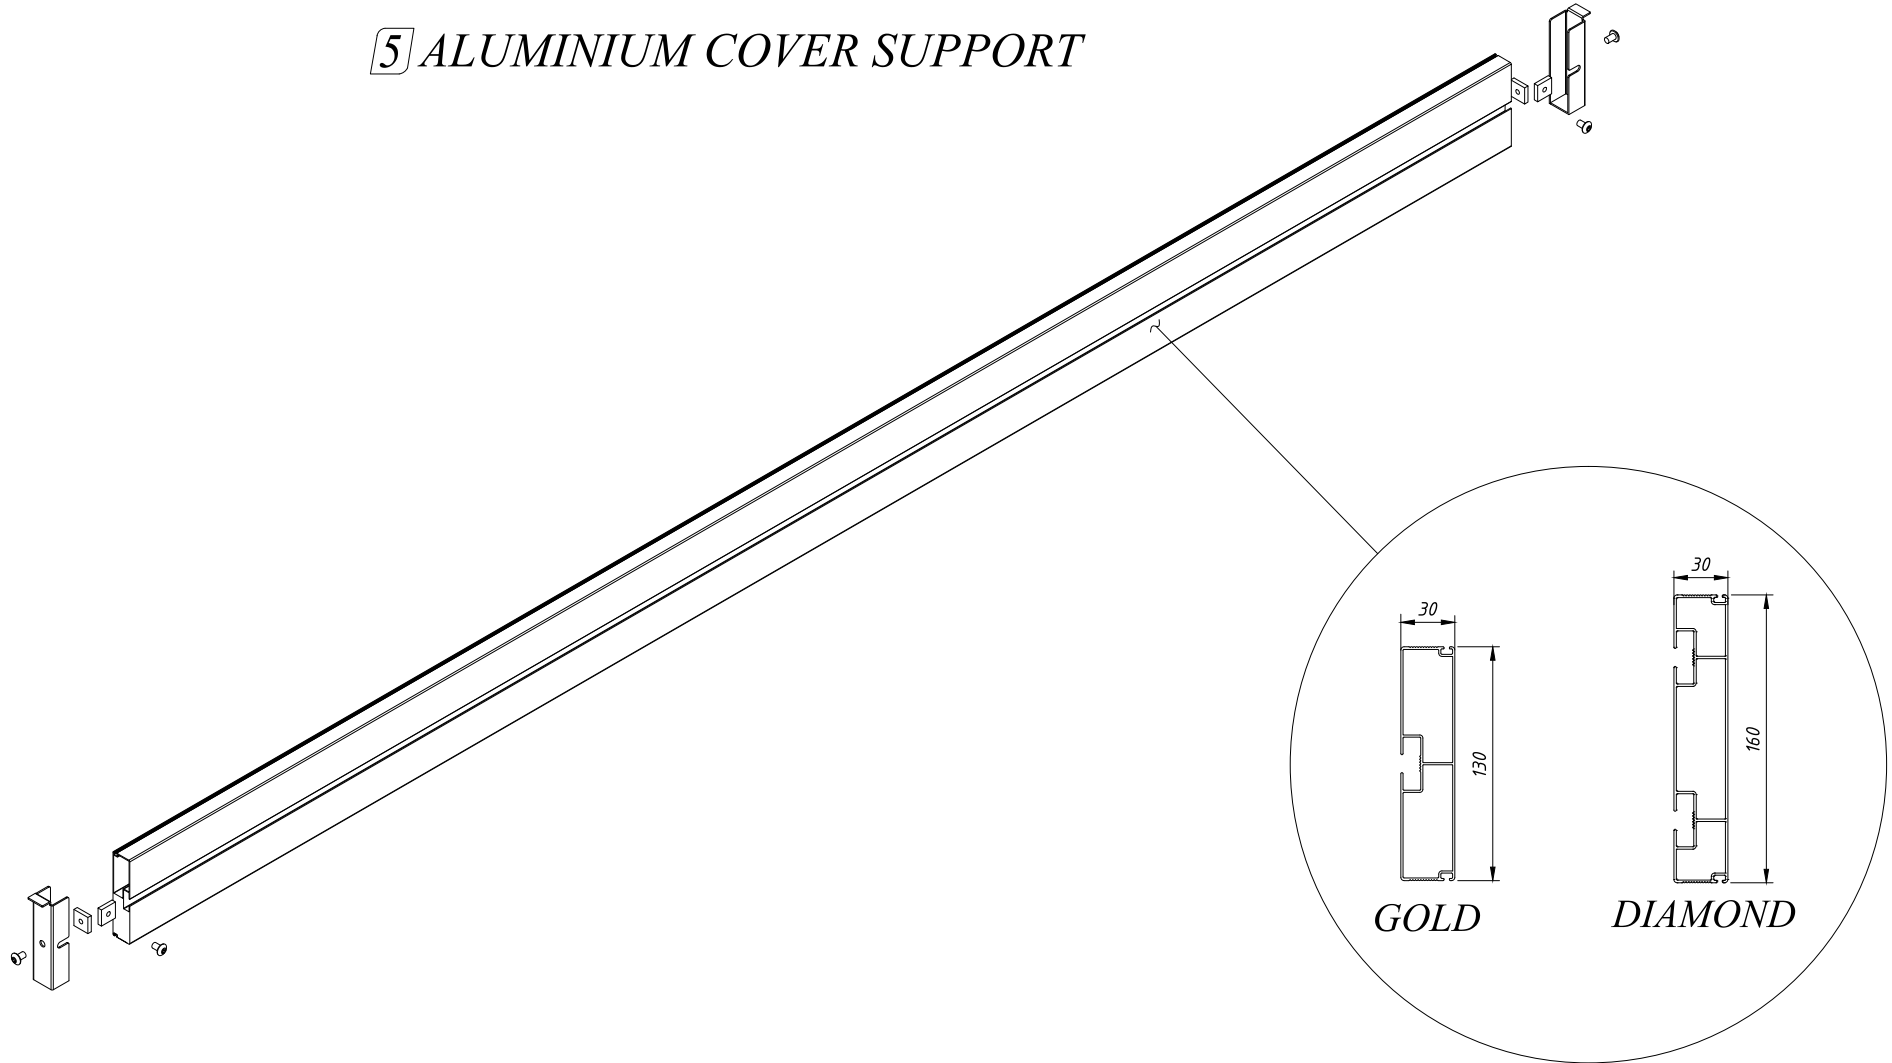

SELVI MAIN PARTS

COMPONENT LIST

1 RAIL

GOLD

DIAMOND

2 GUTTER

GOLD & DIAMOND

3 PILLAR

4 FABRIC

5 ALUMINIUM COVER SUPPORT

6 MOTOR

7 ALUMINIUM COVER

8 LIGHTING