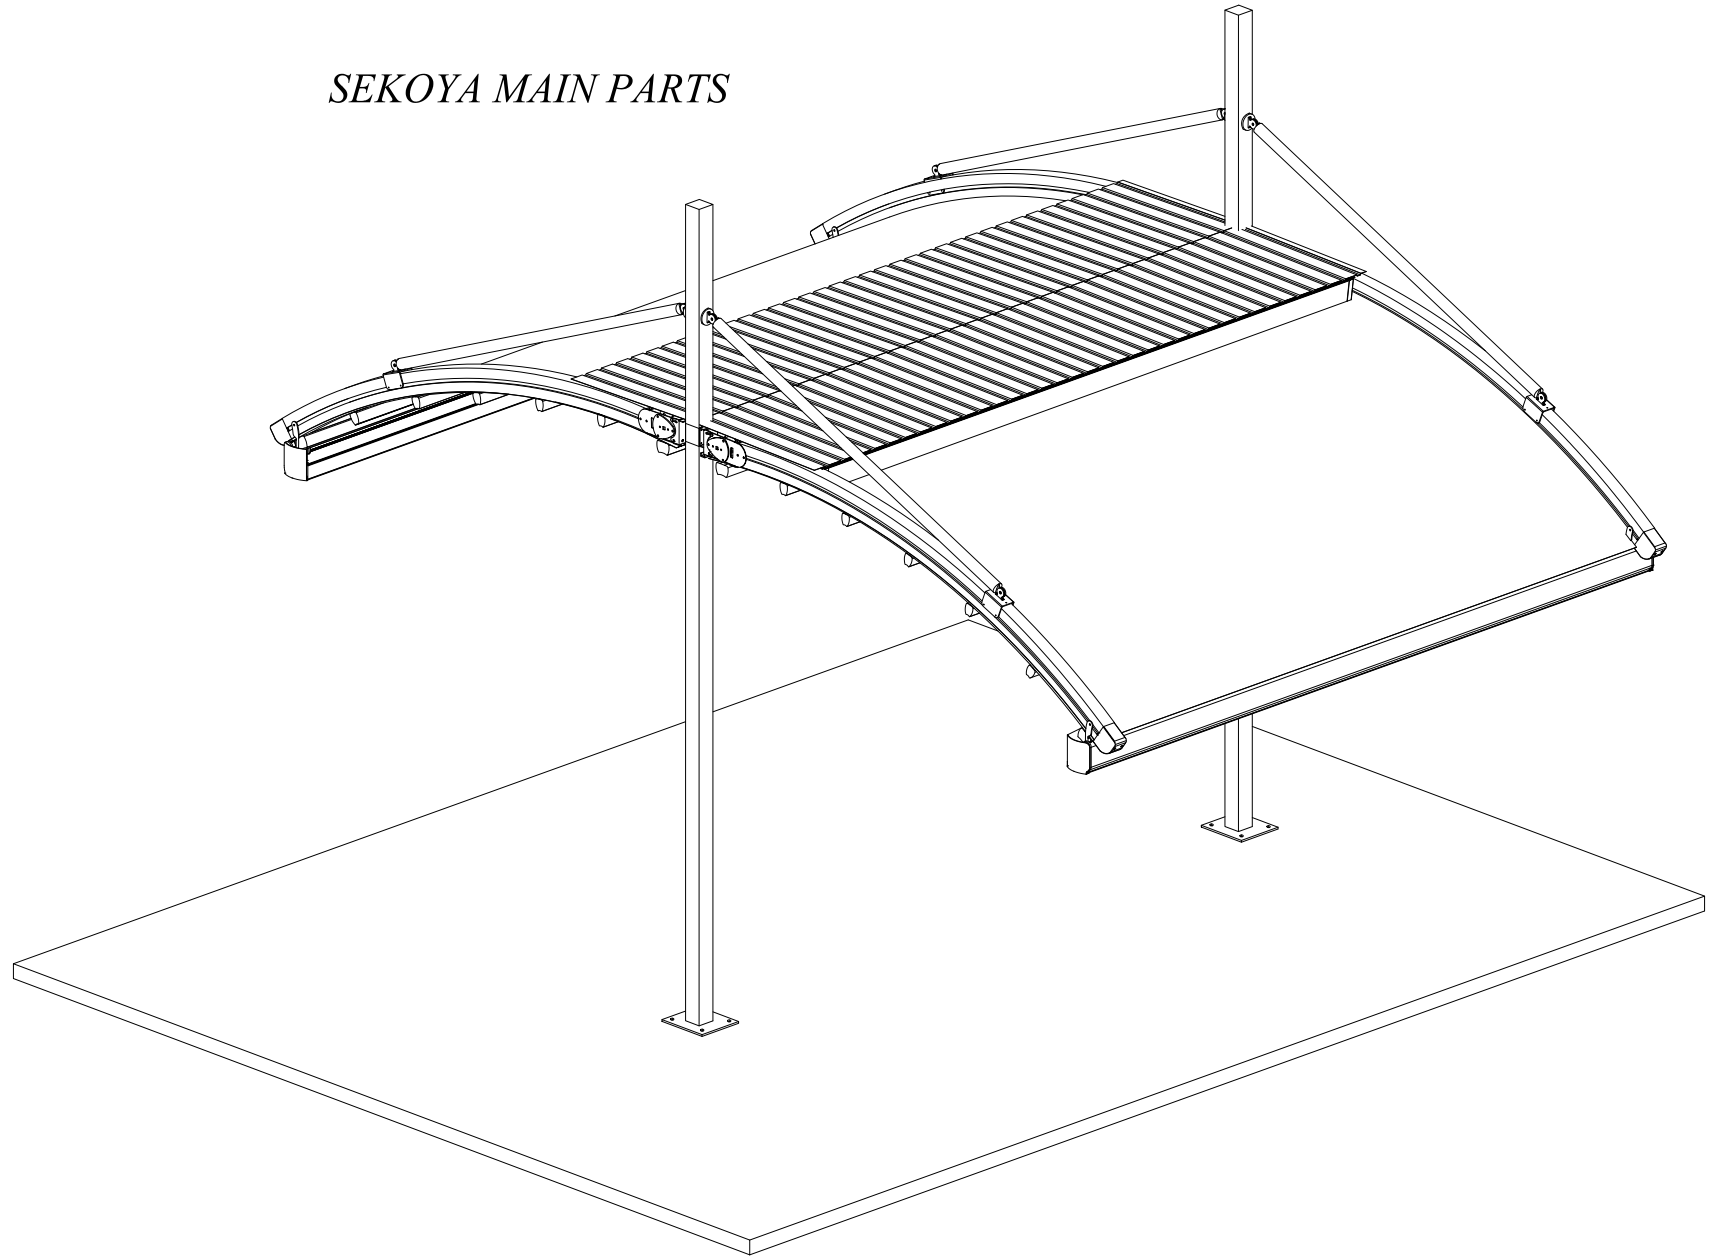

SEKOYA MAIN PARTS

COMPONENT LIST

1 RAIL

2 GUTTER

GOLD & DIAMOND

3

4 FABRIC

5 ALUMINIUM COVER SUPPORT

6 MOTOR

7 ALUMINIUM COVER

8 LIGHTING