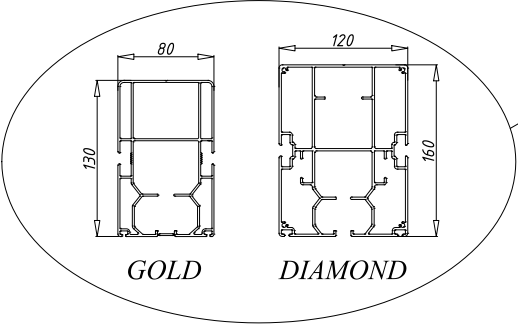

SEKOYA MAIN PARTS

COMPONENT LIST

1 RAIL

2 GUTTER

GOLD & DIAMOND

3

4 FABRIC

5 ALUMINIUM COVER SUPPORT