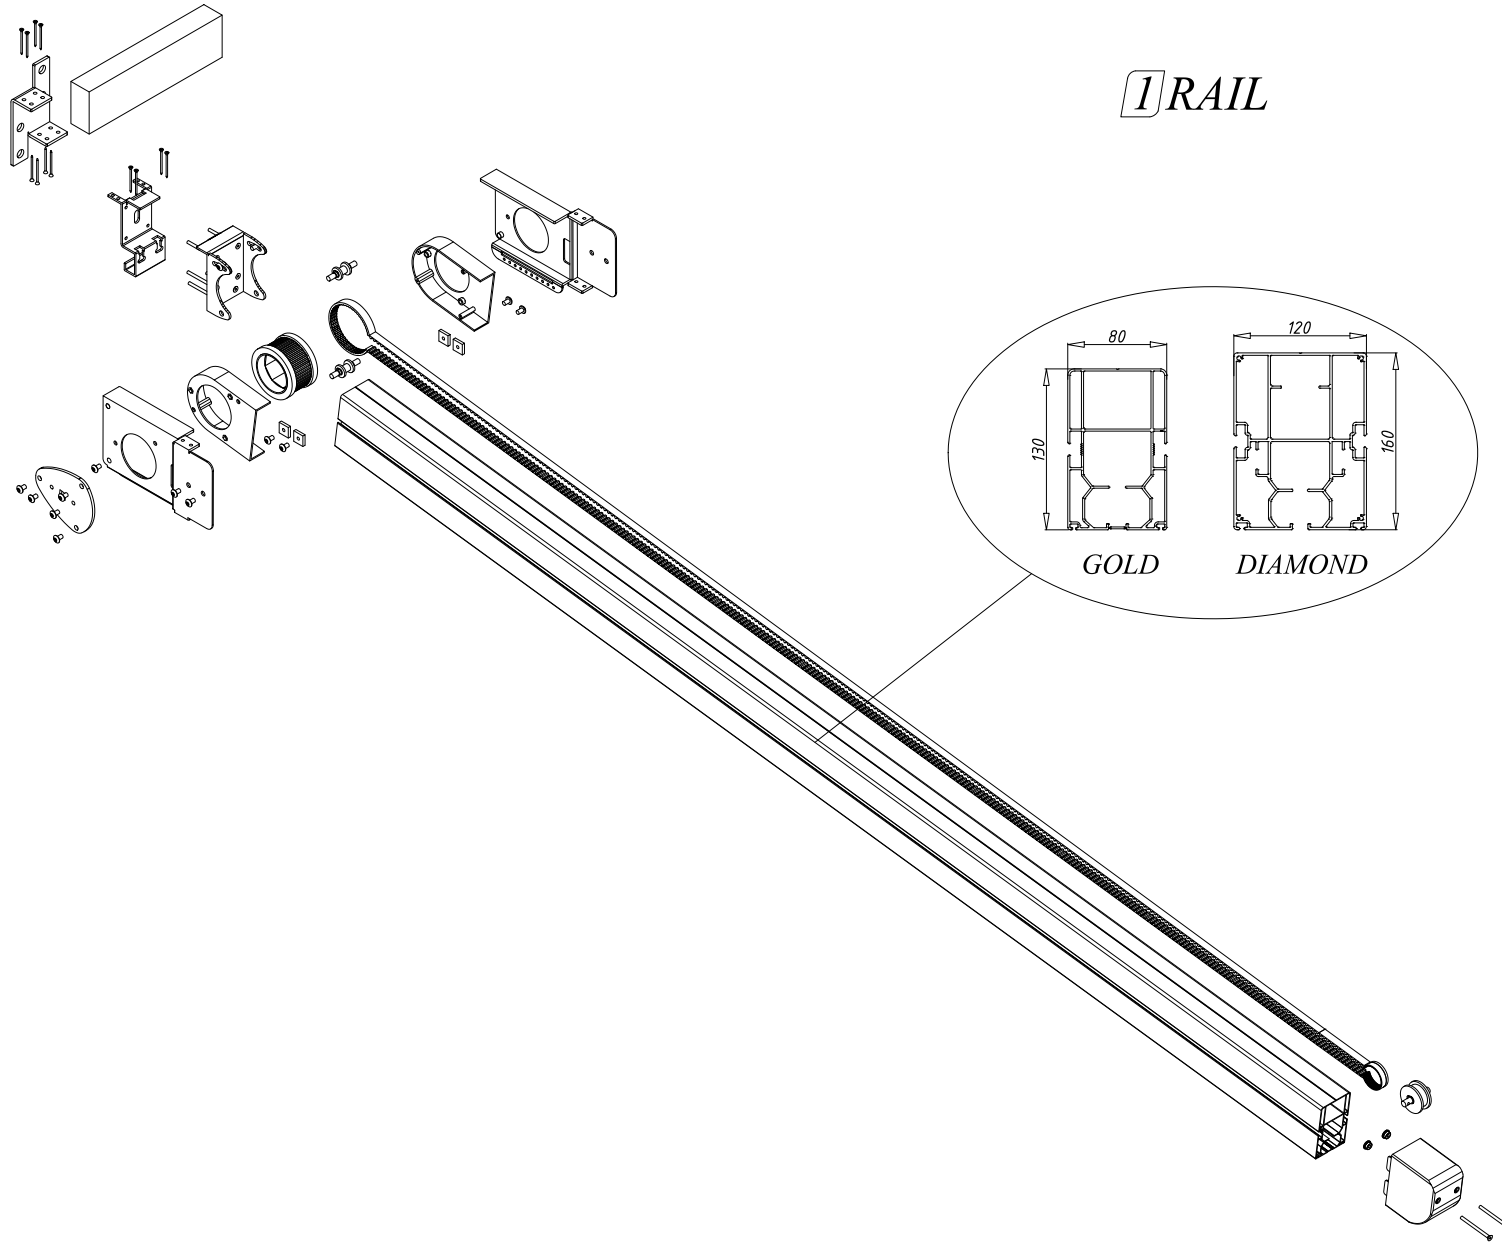

*DAPHNE MAIN PARTS*

*COMPONENT LIST*

**1**RAIL

*GOLD*

*DIAMOND*

2 GUTTER

*GOLD & DIAMOND*

3

4 FABRIC

**5** ALUMINIUM COVER SUPPORT

6 MOTOR

7 ALUMINIUM COVER

# 8 LIGHTING