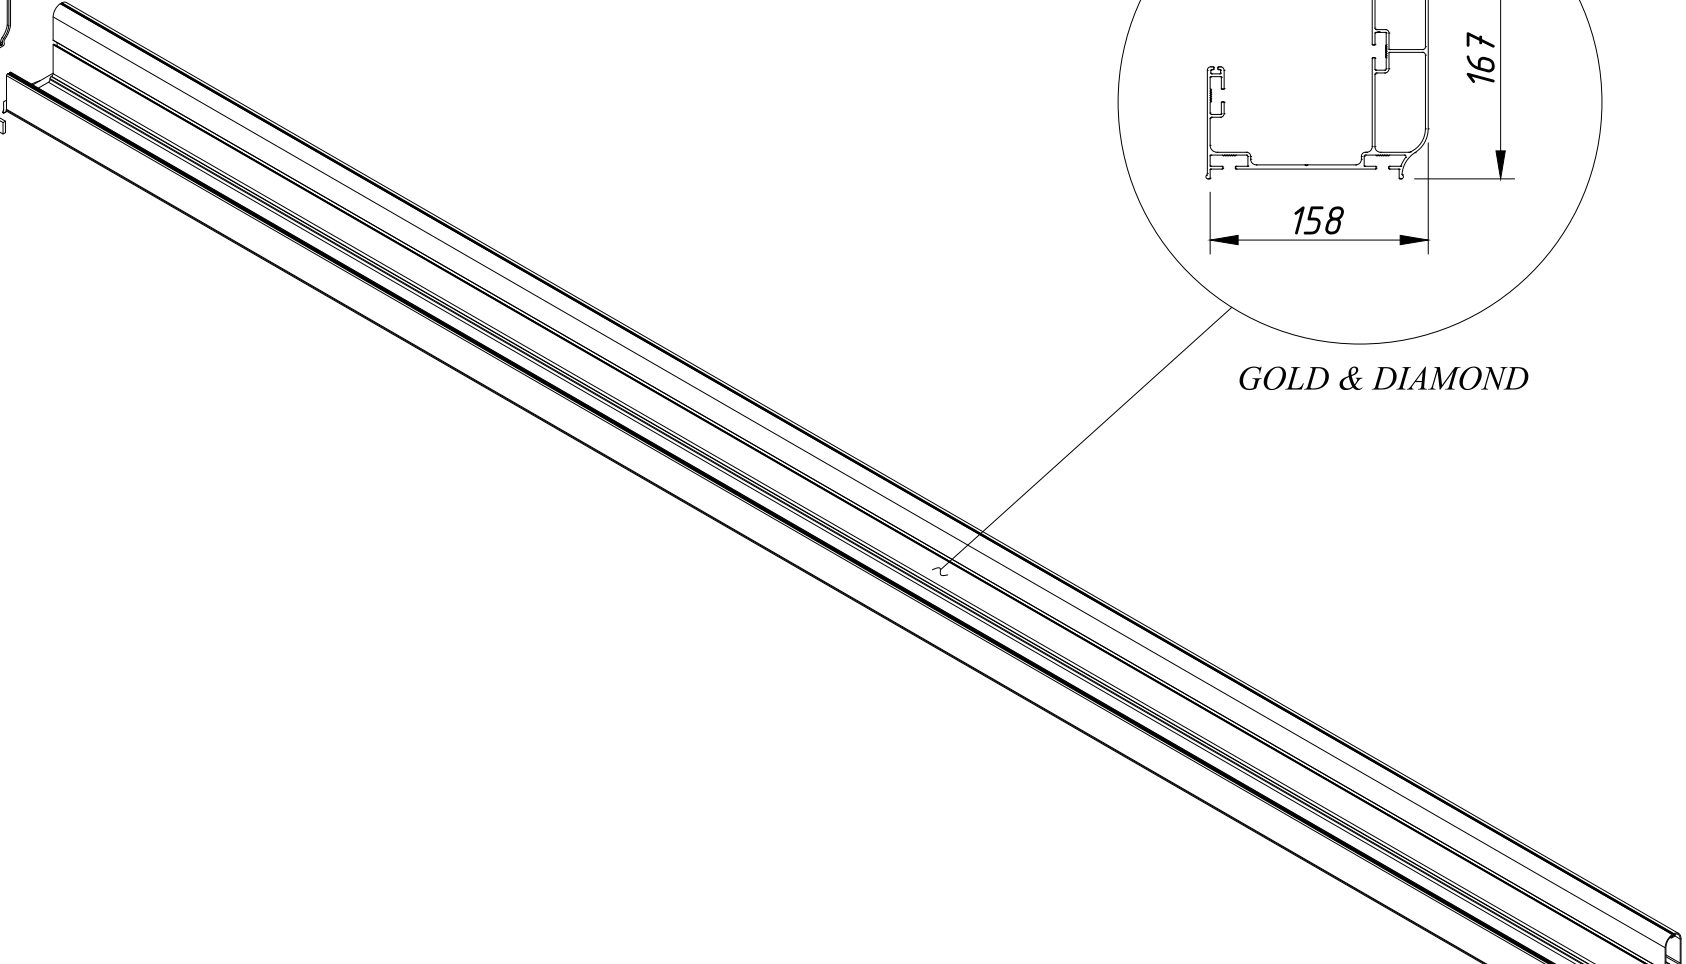

*DAPHNE MAIN PARTS*

*COMPONENT LIST*

**1**RAIL

*GOLD*

*DIAMOND*

2 GUTTER

*GOLD & DIAMOND*

3

4 FABRIC

**5** ALUMINIUM COVER SUPPORT

6 MOTOR

7 ALUMINIUM COVER