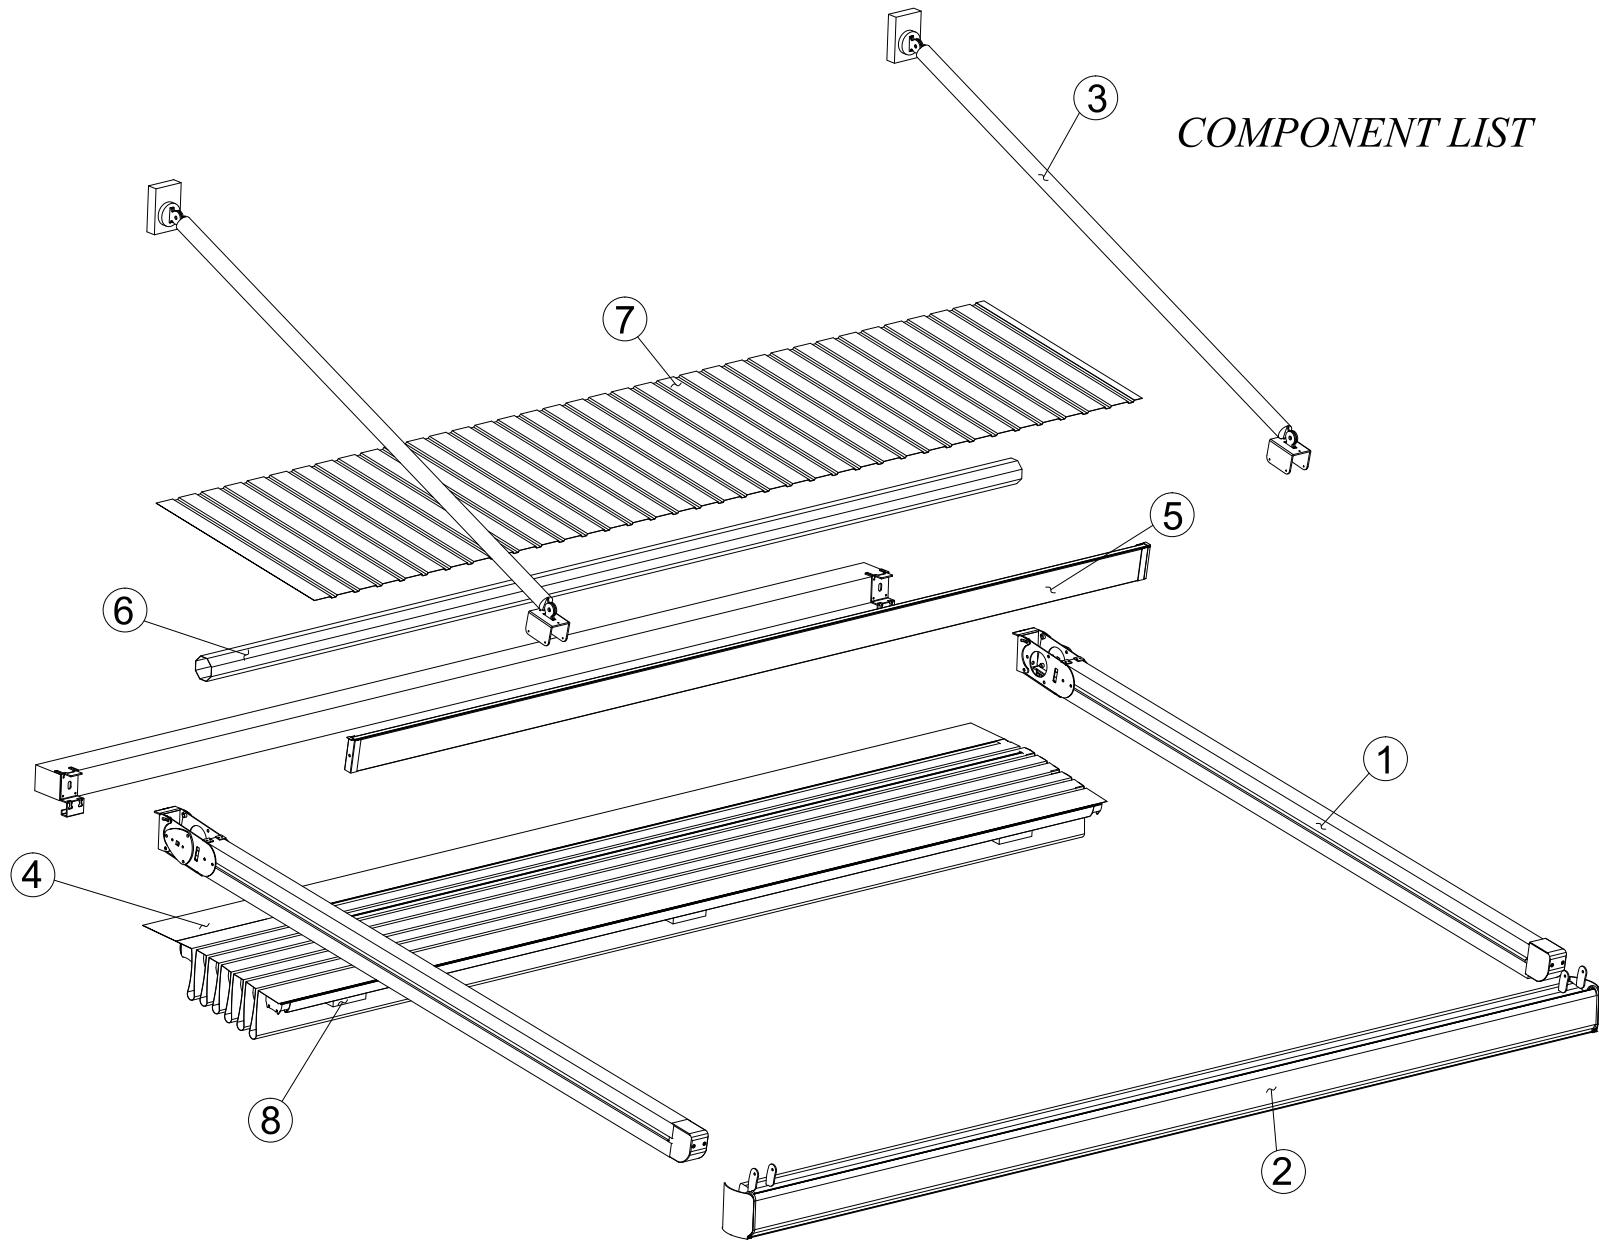

*DAPHNE MAIN PARTS*

*COMPONENT LIST*

**1**RAIL

*GOLD*

*DIAMOND*

2 GUTTER

*GOLD & DIAMOND*

3

4 FABRIC

**5** ALUMINIUM COVER SUPPORT

6 MOTOR

7 ALUMINIUM COVER