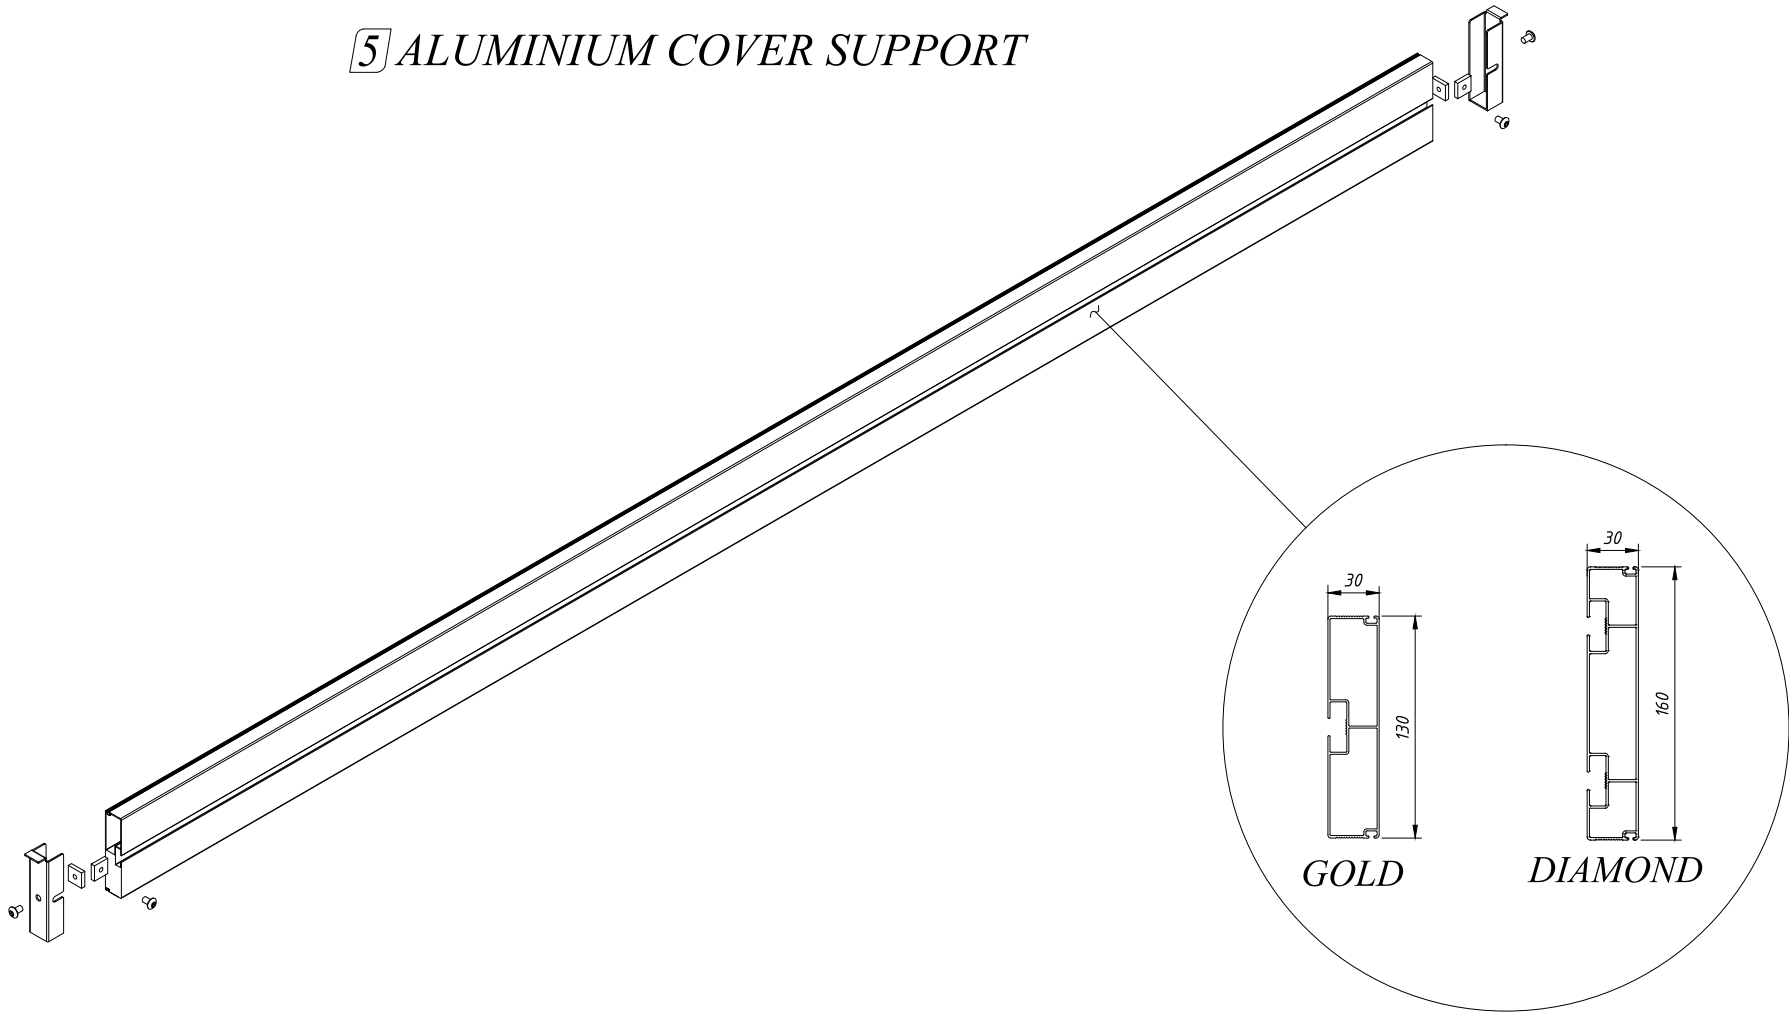

*DAPHNE MAIN PARTS*

*COMPONENT LIST*

**1**RAIL

*GOLD*

*DIAMOND*

2 GUTTER

*GOLD & DIAMOND*

3

4 FABRIC

**5** ALUMINIUM COVER SUPPORT

6 MOTOR

7 ALUMINIUM COVER