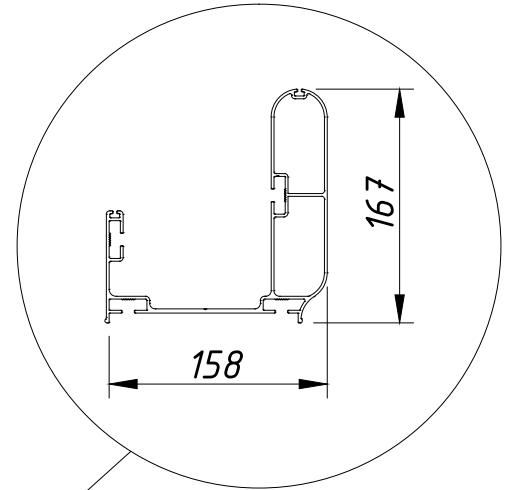

*DAPHNE MAIN PARTS*

*COMPONENT LIST*

**1**RAIL

*GOLD*

*DIAMOND*

2 GUTTER

*GOLD & DIAMOND*

3

4 FABRIC

**5** ALUMINIUM COVER SUPPORT

6 MOTOR

7 ALUMINIUM COVER