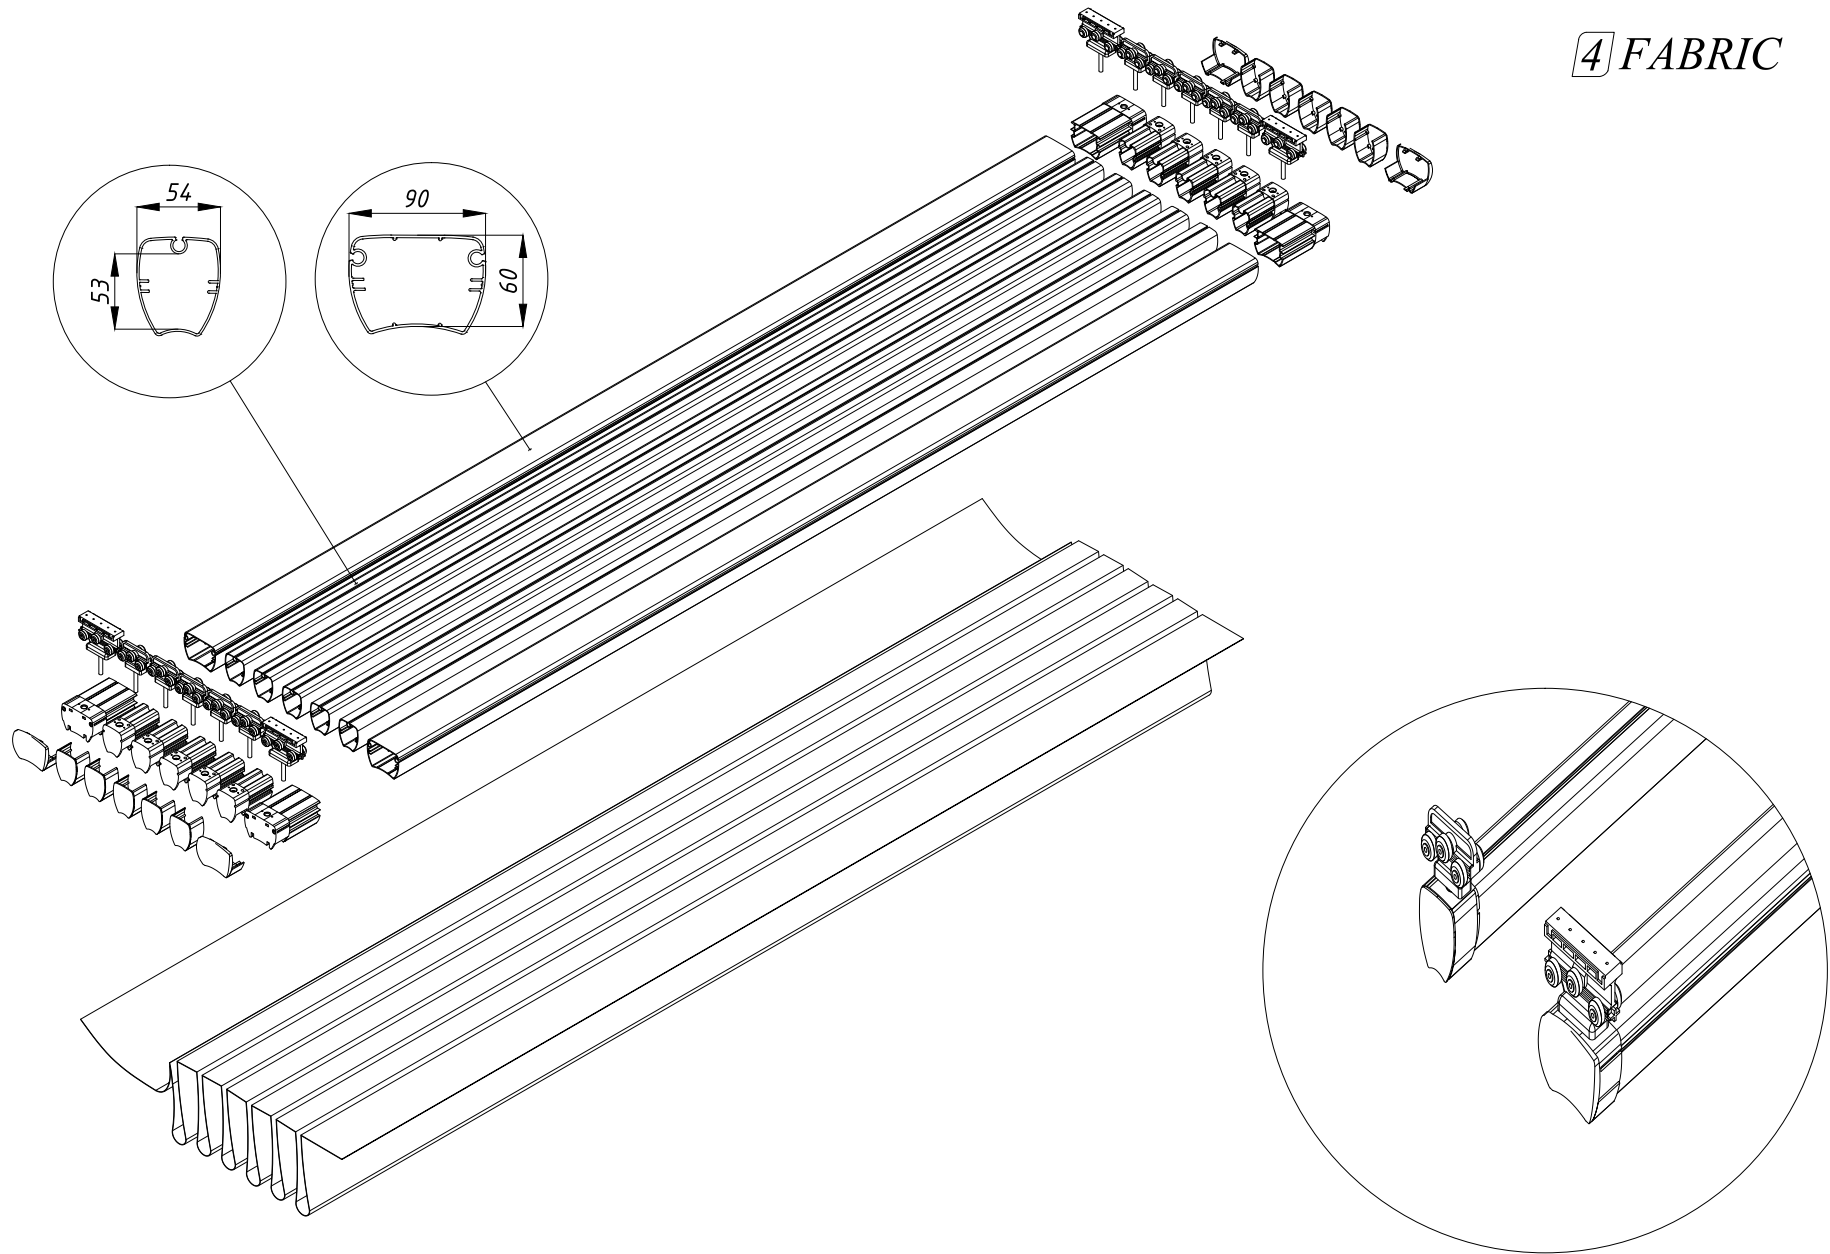

*DAPHNE MAIN PARTS*

*COMPONENT LIST*

**1**RAIL

*GOLD*

*DIAMOND*

2 GUTTER

*GOLD & DIAMOND*

3

4 FABRIC

**5** ALUMINIUM COVER SUPPORT

6 MOTOR

7 ALUMINIUM COVER