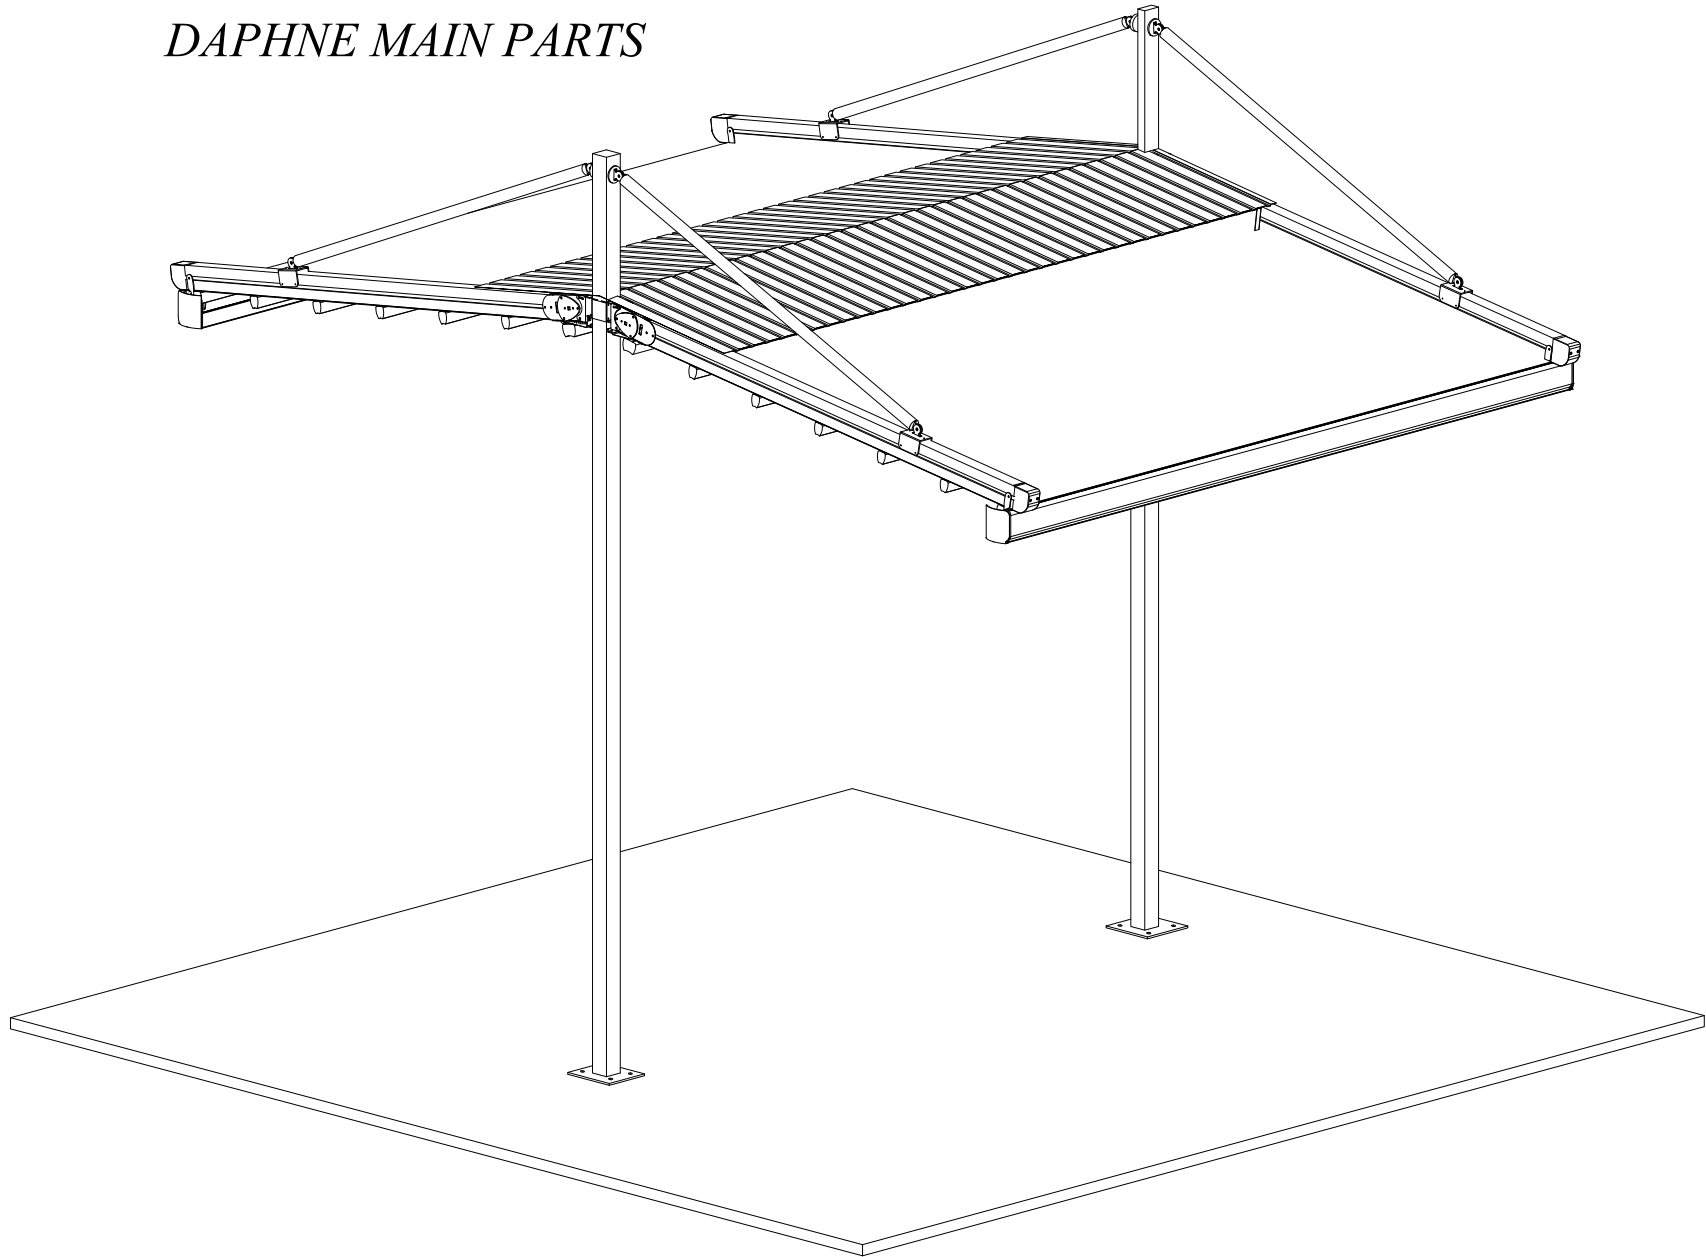

*DAPHNE MAIN PARTS*

*COMPONENT LIST*

**1**RAIL

*GOLD*

*DIAMOND*

2 GUTTER

*GOLD & DIAMOND*

3

4 FABRIC

**5** ALUMINIUM COVER SUPPORT

6 MOTOR

7 ALUMINIUM COVER