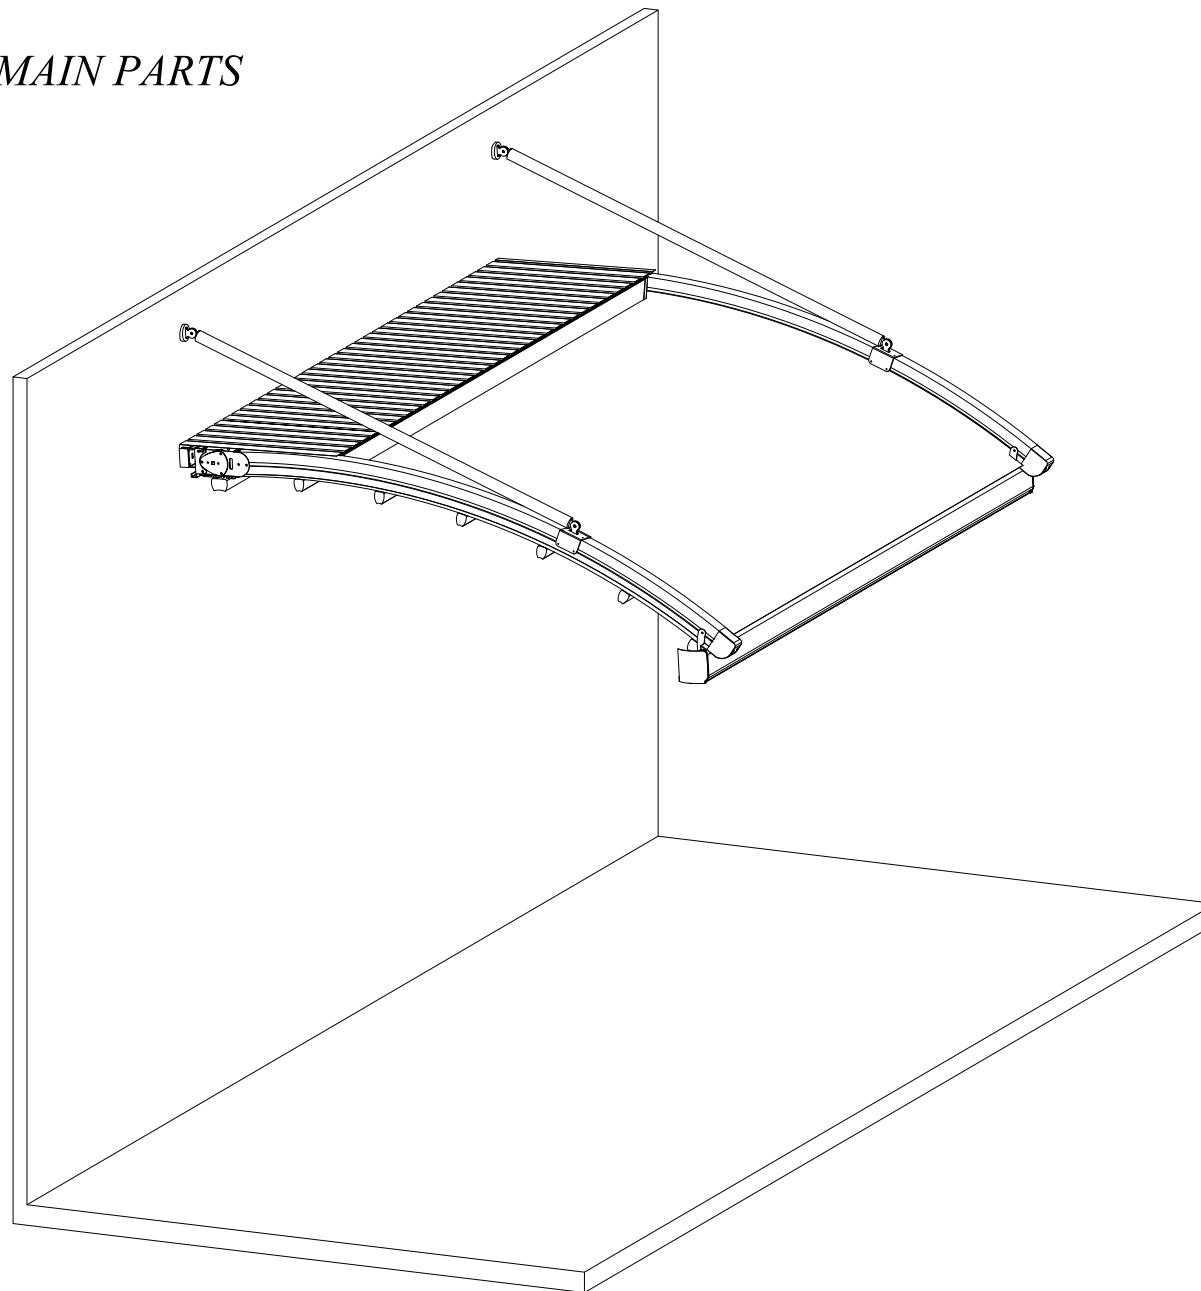

*BOSSO MAIN PARTS*

# COMPONENT LIST

**I** RAIL

*GOLD*

*DIAMOND*

**2** GUTTER

*GOLD & DIAMOND*

3

4 FABRIC

**5** ALUMINIUM COVER SUPPORT

**6** MOTOR

**7** ALUMINIUM COVER

8 LIGHTING