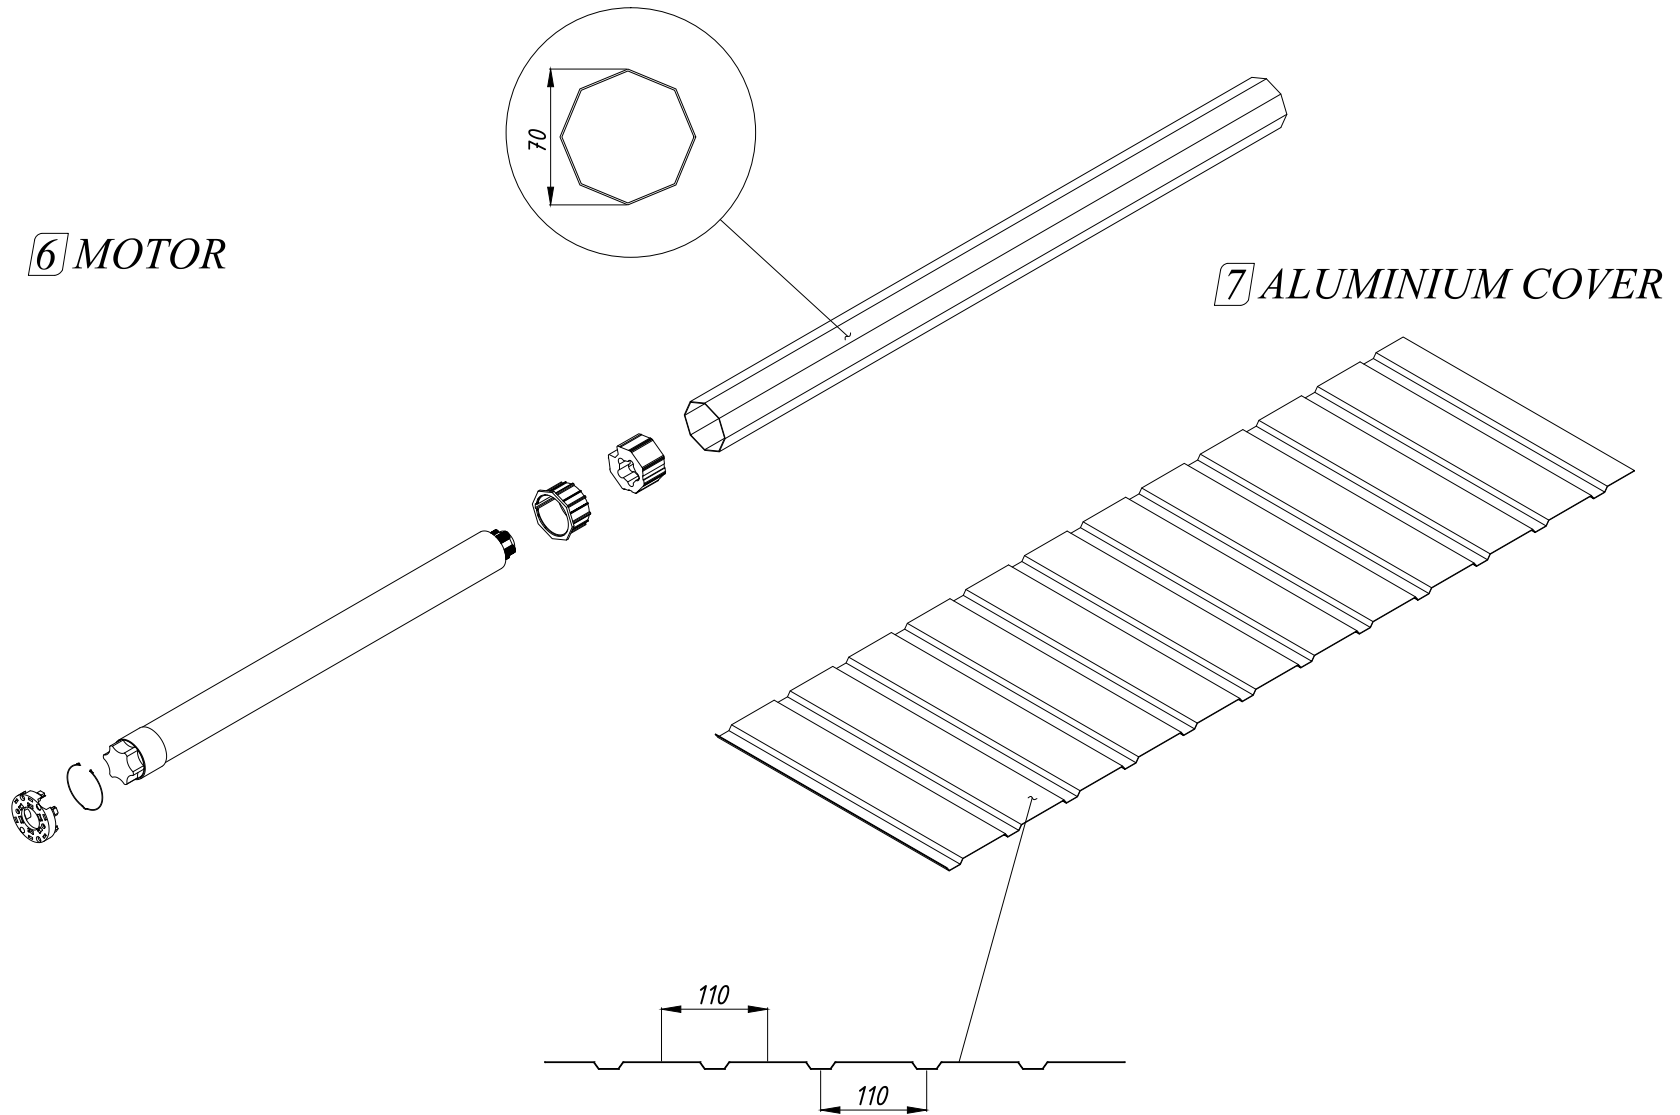

*BOSSO MAIN PARTS*

# COMPONENT LIST

**I** RAIL

*GOLD*

*DIAMOND*

**2** GUTTER

*GOLD & DIAMOND*

3

4 FABRIC

**5** ALUMINIUM COVER SUPPORT

**6** MOTOR

**7** ALUMINIUM COVER

8 LIGHTING